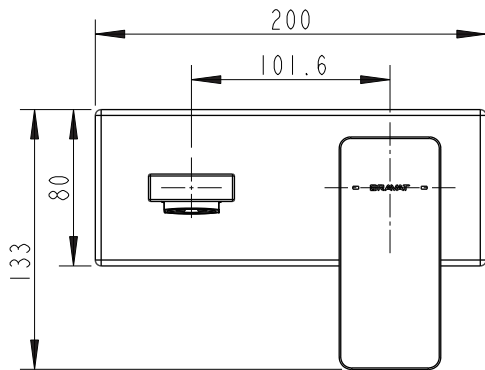

(Rough-in Dimensions):  
(Unit): mm

Item No.	P69183C-ENG
Available Color	Chrome
Materials	Brass
Cartridge	—
Aerator	Neoperl Aerator
Standard pressure	min. 0.05 MPa—recommended 0.1 – 0.5 MPa
Remarks	Match with Built-in body set D968C