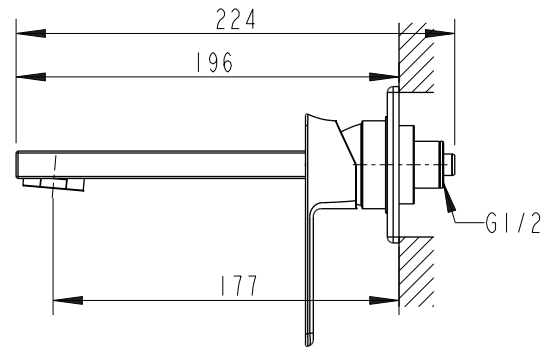

(Rough-in Dimensions):  
(Unit): mm

Item No.	P69183C-ENG
Available Color	Chrome
Materials	Brass
Cartridge	—
Aerator	Neoperl Aerator
Standard pressure	min. 0.05 MPa—recommended 0.1 – 0.5 MPa
Remarks	Match with Built-in body set D968C