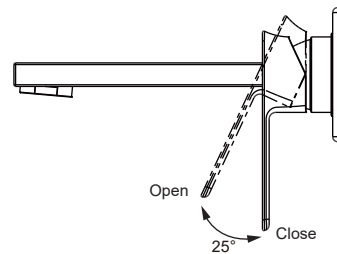

(Rough-in Dimensions):  
(Unit): mm

Item No.	P69183C-ENG
Available Color	Chrome
Materials	Brass
Cartridge	—
Aerator	Neoperl Aerator
Standard pressure	min. 0.05 MPa—recommended 0.1 – 0.5 MPa
Remarks	Match with Built-in body set D968C