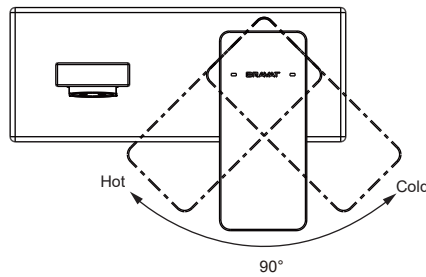

(Rough-in Dimensions):  
(Unit): mm

Item No.	P69183C-ENG
Available Color	Chrome
Materials	Brass
Cartridge	—
Aerator	Neoperl Aerator
Standard pressure	min. 0.05 MPa—recommended 0.1 – 0.5 MPa
Remarks	Match with Built-in body set D968C