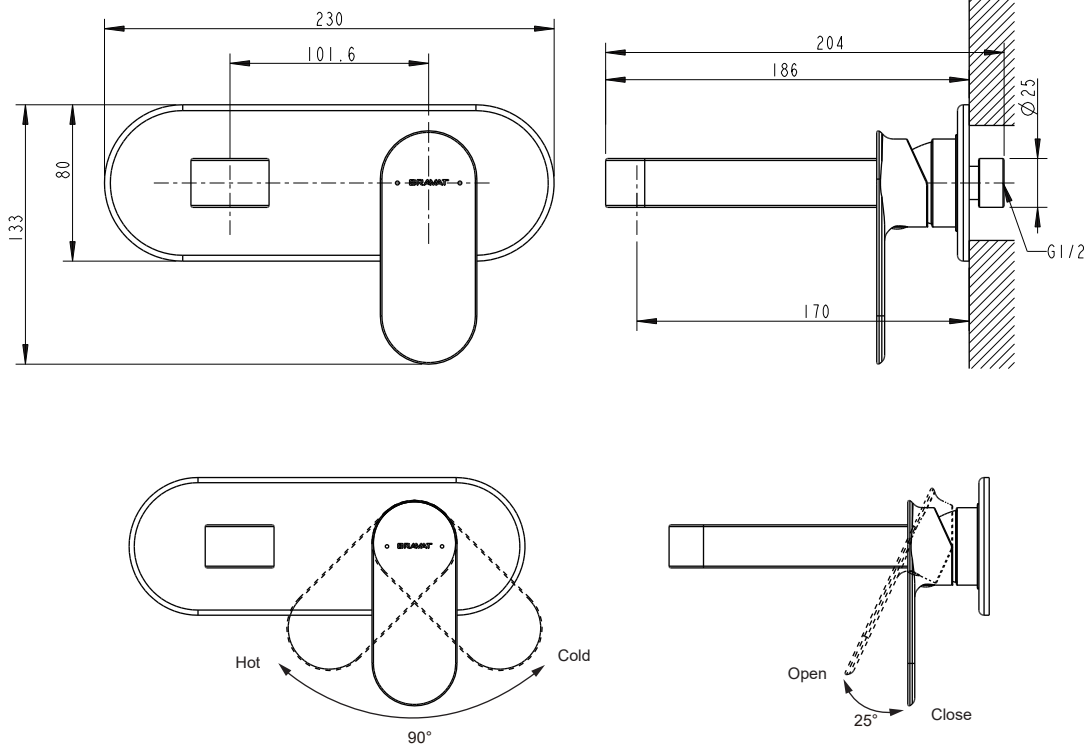

(Rough-in Dimensions):  
(Unit): mm

Item No.	P69182C-ENG
Available Color	Chrome
Materials	Brass
Cartridge	—
Aerator	Neoperl Aerator
Standard pressure	min. 0.05 MPa—recommended 0.1 – 0.5 MPa
Remarks	Match with Built-in body set D968C