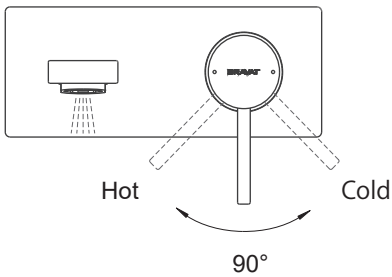

(Rough-in Dimensions):
(Unit): mm

P69179C-ENG

P69179K-ENG

Item No.	P69179C-ENG	P69179K-ENG
Available Color	Chrome	Black
Materials	Brass	
Cartridge	-	
Aerator	Neoperl Aerator	
Standard pressure	0.3 Mpa	

Remark: Match with Built-in body set D968C-ENG / D968K-ENG