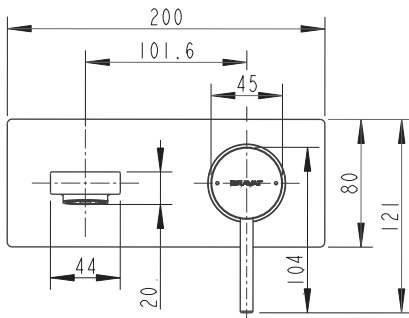

(Rough-in Dimensions):
(Unit): mm

P69179C-ENG

P69179K-ENG

Item No.	P69179C-ENG	P69179K-ENG
Available Color	Chrome	Black
Materials	Brass	
Cartridge	-	
Aerator	Neoperl Aerator	
Standard pressure	0.3 Mpa	

Remark: Match with Built-in body set D968C-ENG / D968K-ENG