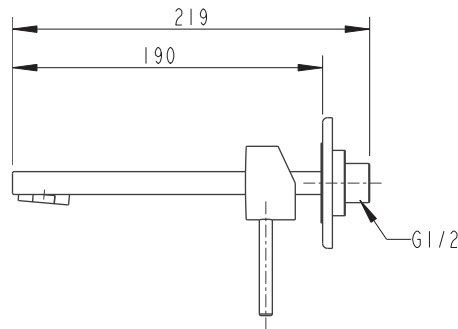

(Rough-in Dimensions):
(Unit): mm

P69179C-ENG

P69179K-ENG

Item No.	P69179C-ENG	P69179K-ENG
Available Color	Chrome	Black
Materials	Brass	
Cartridge	-	
Aerator	Neoperl Aerator	
Standard pressure	0.3 Mpa	

Remark: Match with Built-in body set D968C-ENG / D968K-ENG