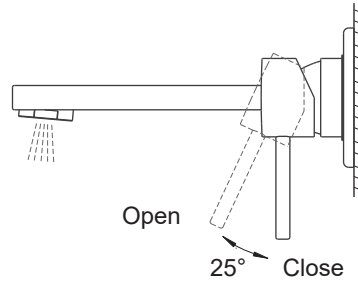

(Rough-in Dimensions):
(Unit): mm

P69179C-ENG

P69179K-ENG

Item No.	P69179C-ENG	P69179K-ENG
Available Color	Chrome	Black
Materials	Brass	
Cartridge	-	
Aerator	Neoperl Aerator	
Standard pressure	0.3 Mpa	

Remark: Match with Built-in body set D968C-ENG / D968K-ENG