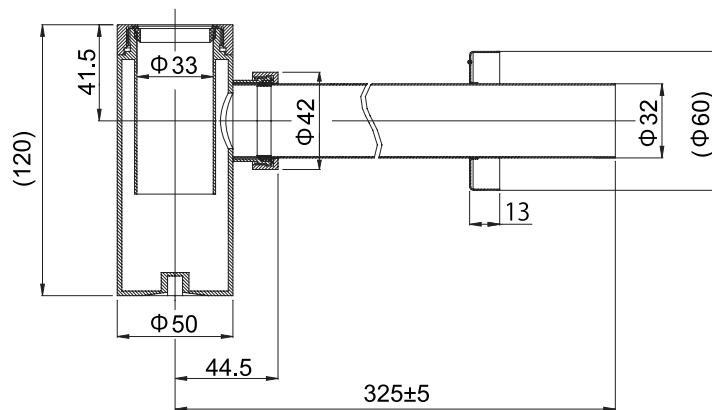

(Rough-In Dimensions):
(Unit):mm

Item No.	P6524C
Available Color	Chrome
Materials	Brass
Remarks:	