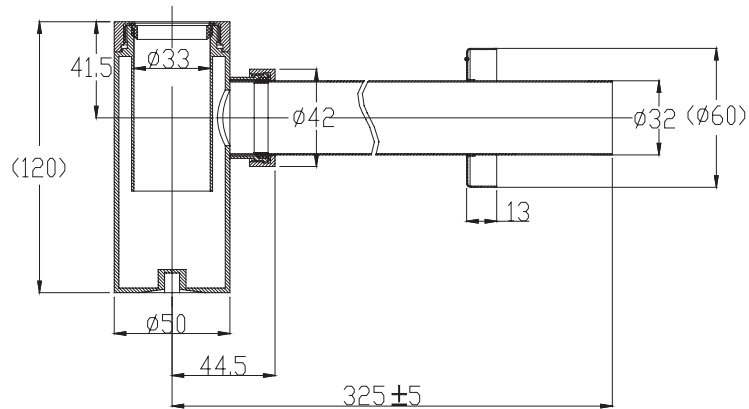

(Rough-In Dimensions):
(Unit):mm

Item No.	P6524C
Available Color	Chrome
Materials	Brass
Remarks:	