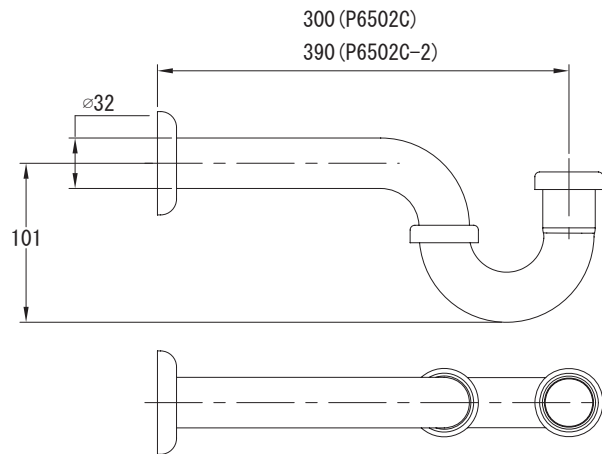

(Rough-In Dimensions):
(Unit):mm

Item No.	P6502C / P6502C-2
Available Color	Chrome
Materials	Brass