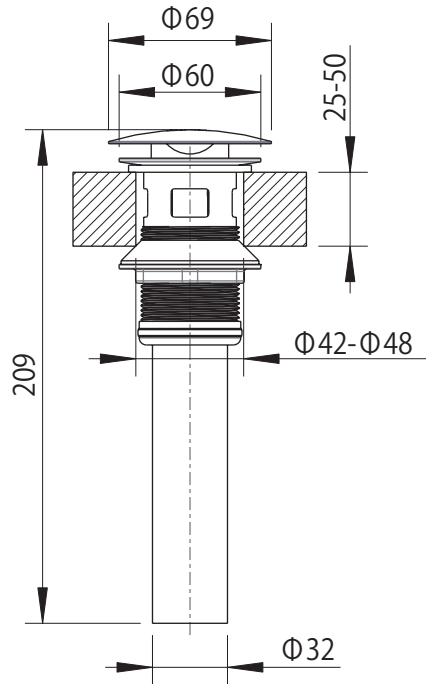

(Rough-in Dimensions):
(Unit): mm

Item No.	P6407C
Available Color	Chrome
Materials	Brass
Remarks	With overflow function