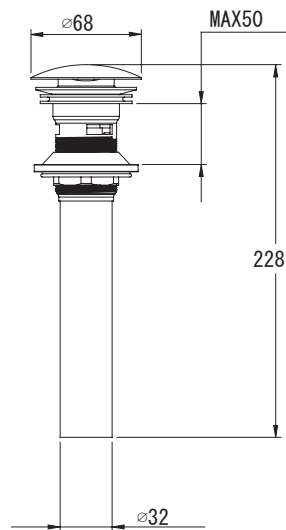

(Rough-In Dimensions):

(Unit):mm

Item No.	P6407C
Available Color	Chrome
Materials	Brass

Remarks: Can match with different shower set and spouts
Swivel ceramic diverter