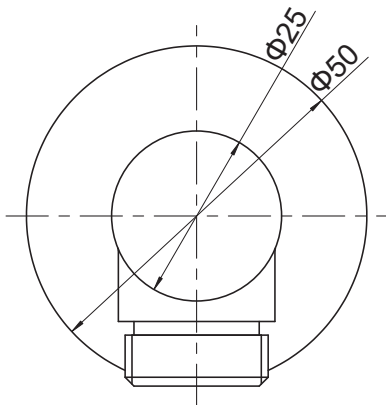

(Rough-in Dimensions):
(Unit): mm

Item No.	P58279CP
Available Color	Chrome
Materials	Brass
Cartridge	—
Remark	Dimension: G1/2 (male thread)