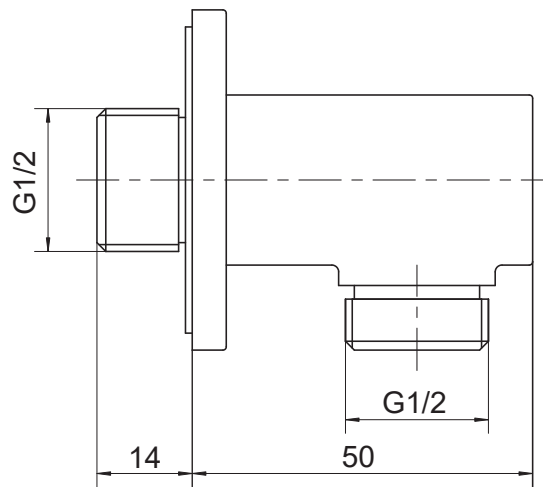

(Rough-in Dimensions):
(Unit): mm

Item No.	P58279CP
Available Color	Chrome
Materials	Brass
Cartridge	—
Remark	Dimension: G1/2 (male thread)