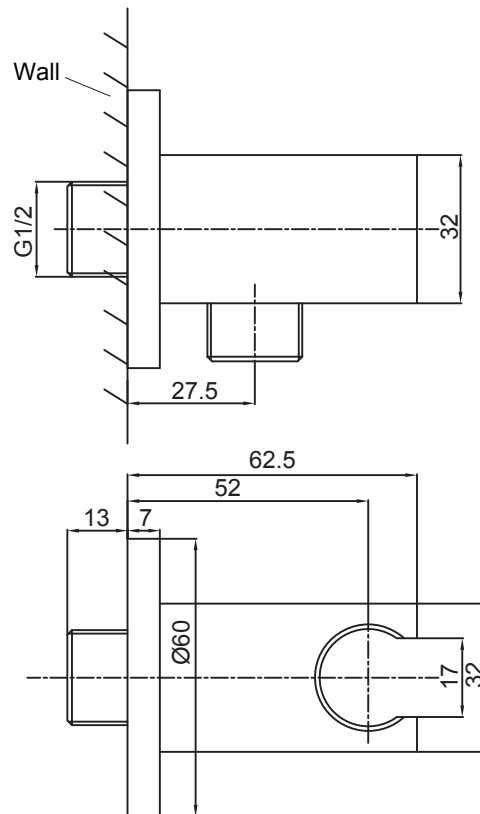

(Rough-in Dimensions):
(Unit): mm

Item No.	NP7722C
Available Color	Chrome
Materials	Brass

Remarks: G1/2 thread, Matchable with different hand-held shower & shower hose.