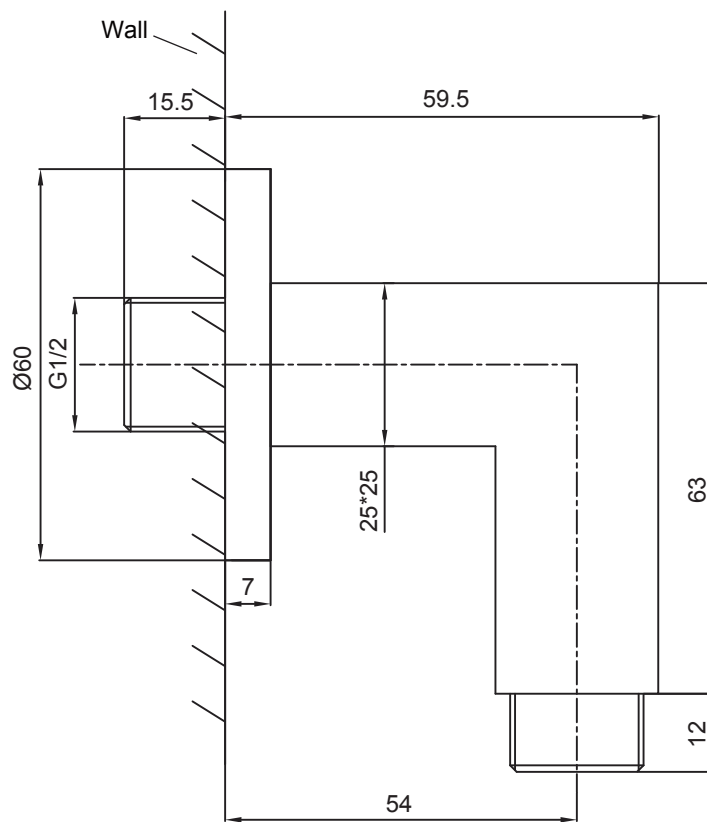

(Rough-in Dimensions):
(Unit): mm

Item No.	NP7719C
Available Color	Chrome
Materials	Brass
Remarks: G1/2 thread.	