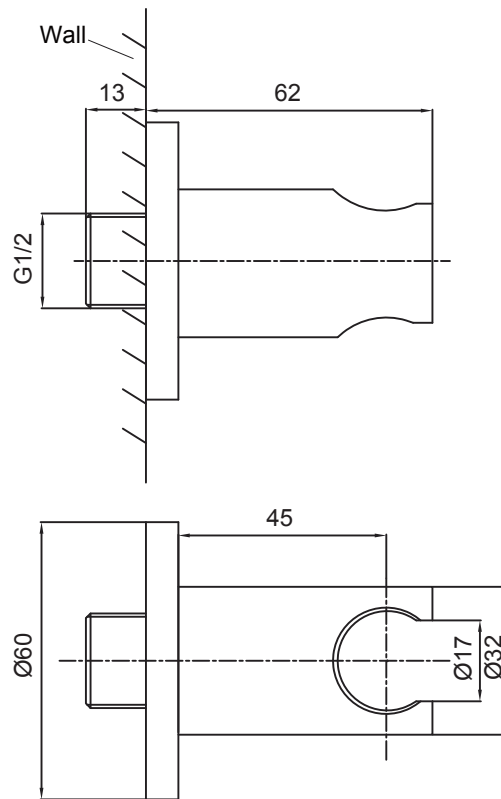

(Rough-in Dimensions):
(Unit): mm

Item No.	NP7718C
Available Color	Chrome
Materials	Brass

Remarks: G1/2 thread, Matchable with different hand-held shower & shower hose.