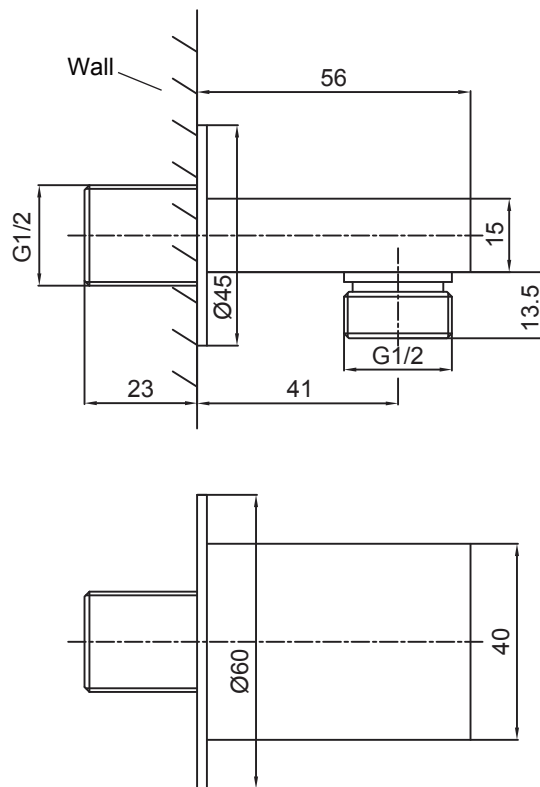

(Rough-in Dimensions):  
(Unit): mm

Item No.	NP7717C
Available Color	Chrome
Materials	Brass
Remarks: G1/2 thread.	