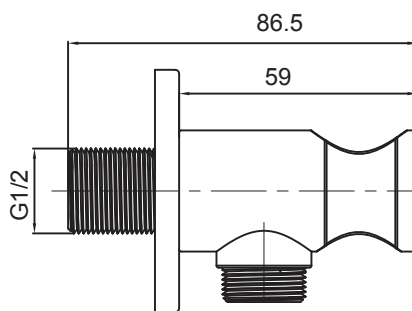

(Rough-in Dimensions):
(Unit): mm

Item No.	NP7709C
Available Color	Chrome
Materials	Brass

Remarks: G1/2 thread; Matchable with different hand-held shower & shower hose.