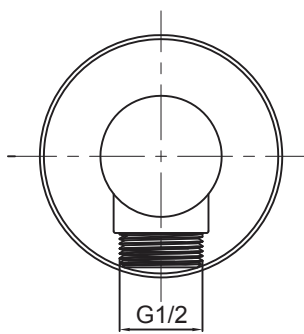

(Rough-in Dimensions):
(Unit): mm

Item No.	NP7709C
Available Color	Chrome
Materials	Brass

Remarks: G1/2 thread; Matchable with different hand-held shower & shower hose.