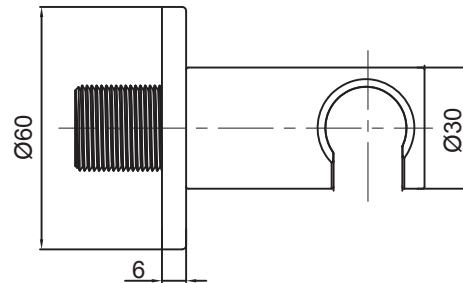

(Rough-in Dimensions):
(Unit): mm

Item No.	NP7709C
Available Color	Chrome
Materials	Brass

Remarks: G1/2 thread; Matchable with different hand-held shower & shower hose.