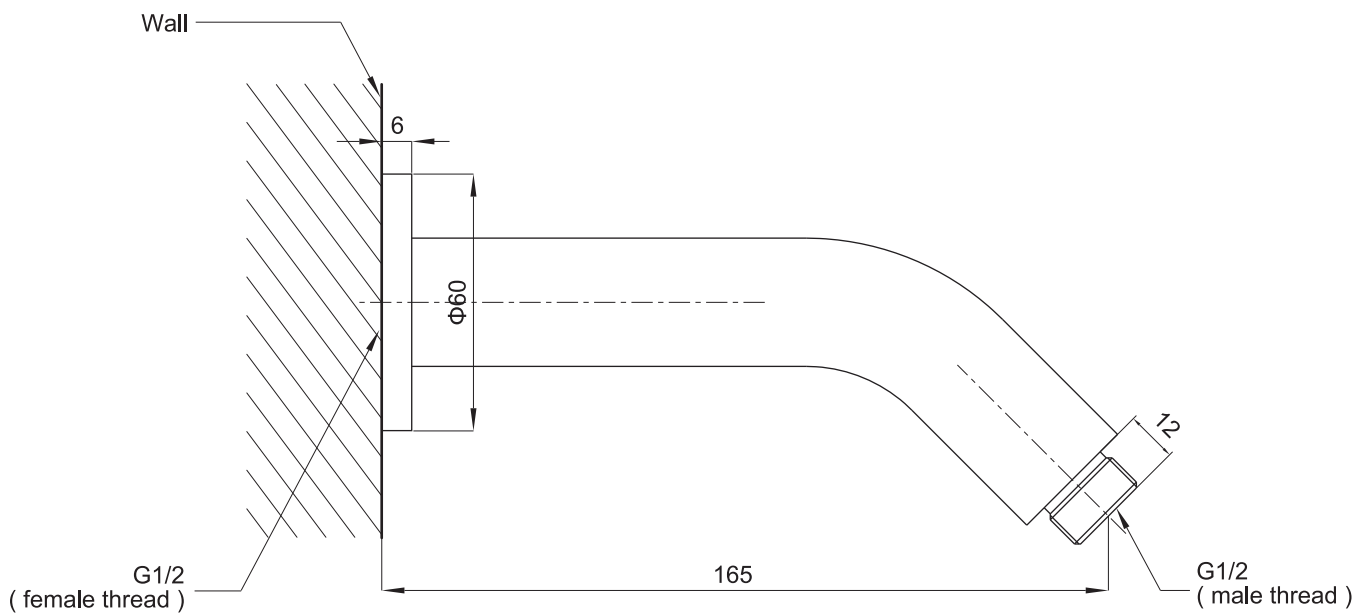

(Rough-in Dimensions):

(Unit): mm

NP7417G

Item No.	NP7417G
Available Color	ゴールド
Materials	Brass
Remarks: Matchable with different shower head(Without shower head).	

G-202112028/20