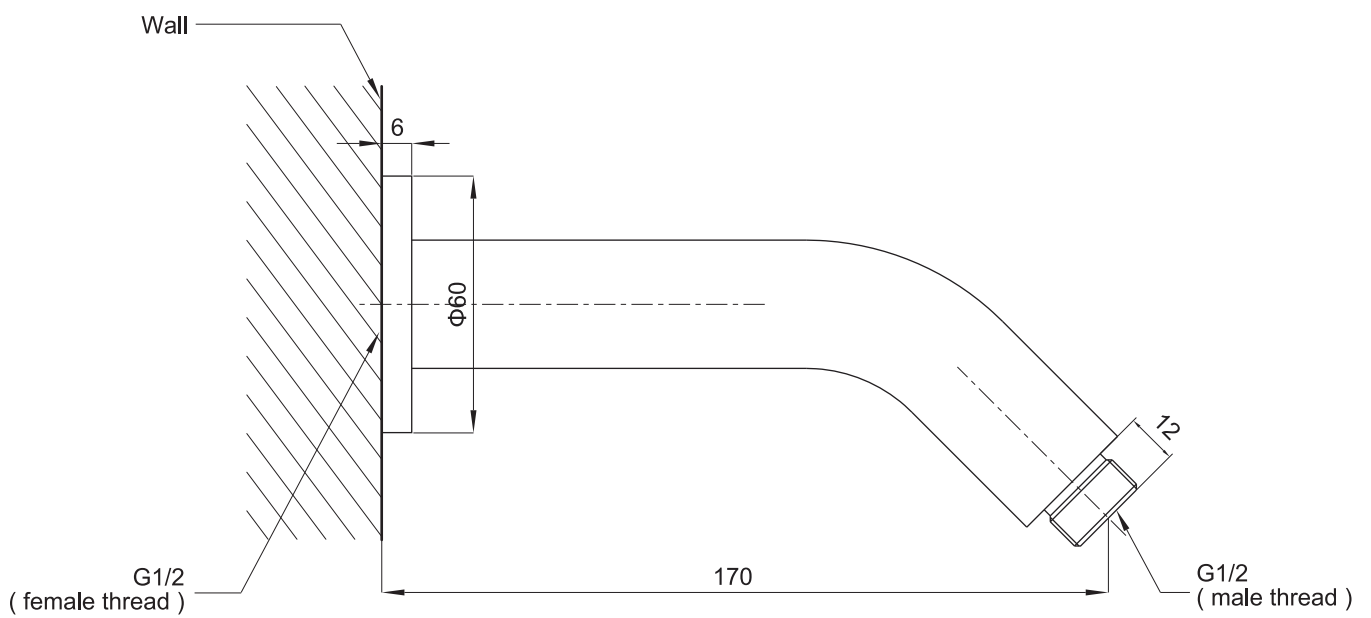

(Rough-in Dimensions):

(Unit): mm

NP7417C

Item No.	NP7417C
Available Color	クローム
Materials	Brass
Remarks: Matchable with different shower head(Without shower head).	

C-20170819