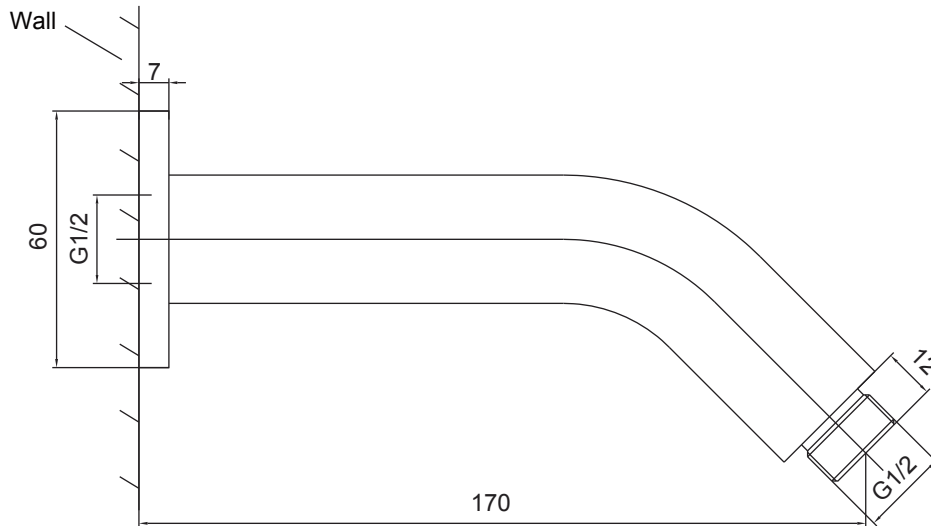

(Rough-in Dimensions):
(Unit): mm

Item No.	NP7417C
Available Color	Chrome
Materials	Brass

Remarks: Matchable with different shower head(Without shower head).