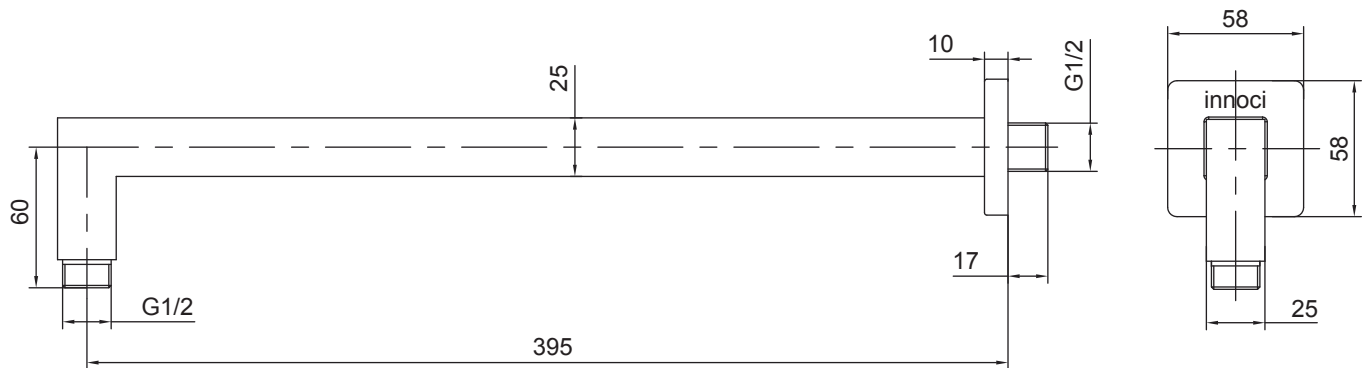

(Rough-in Dimensions):  
(Unit): mm

Item No.	NP7404C
Available Color	Chrome
Materials	Brass

Remarks: G1/2 thread; Matchable with different shower head (Without shower head).