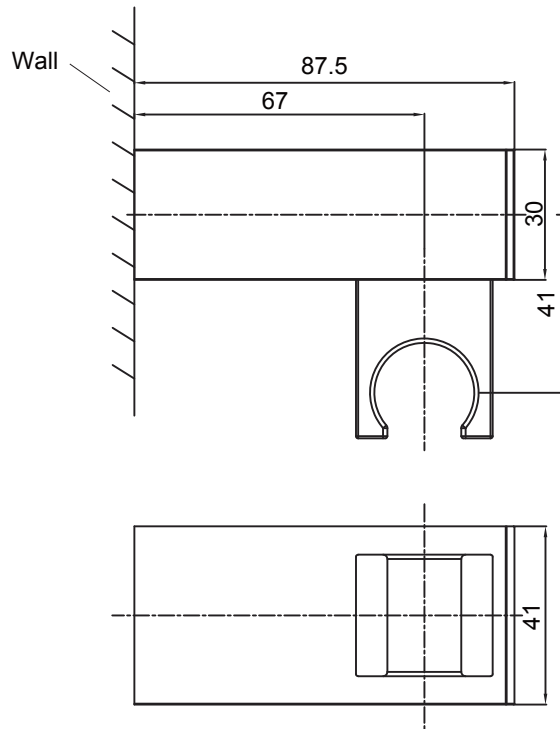

(Rough-in Dimensions):  
(Unit): mm

Item No.	NP7306C
Available Color	Chrome
Materials	ABS