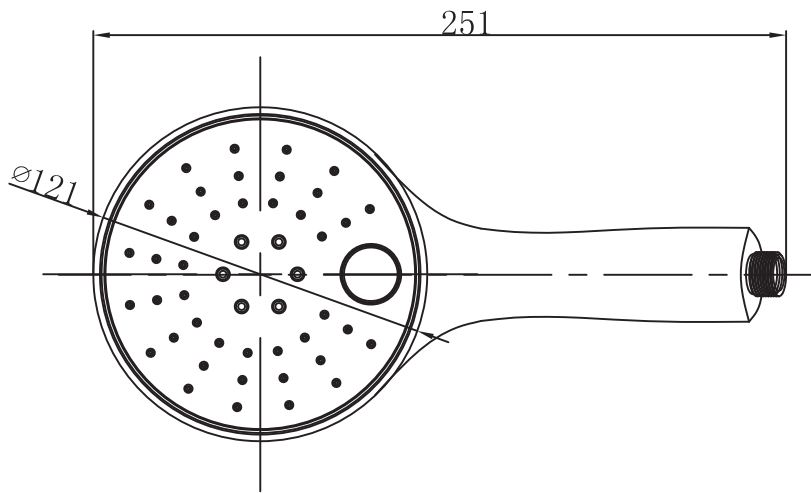

(Rough-in Dimensions):  
(Unit): mm

Item No.	NP7054C / 3-Function Hand Held Shower (①Massage②Spray ③Shower )
Available Color	Chrome
Materials	ABS

Remarks: Self-cleaning rubber tip (size 35x12x232mm).