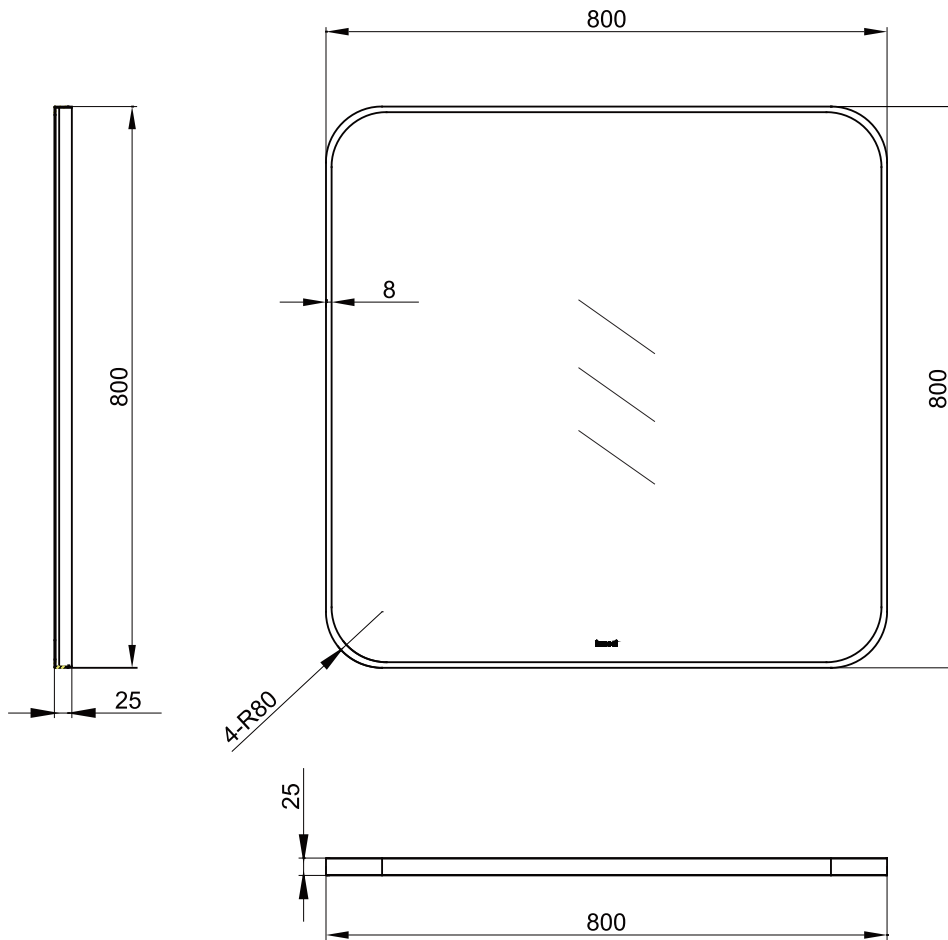

(Rough-in Dimensions):  
(Unit): mm

Size: 800x800x25mm

Item No.	NM18009K
Available Color	ブラック
Materials	5mm The mirror, SUS304
Shipping Package	CTN/Set : 1 CTN M <sup>3</sup> /CTN : 0.047M <sup>3</sup> G.W/CTN : 9.5Kg
Remarks : Enclosed screw package installation	