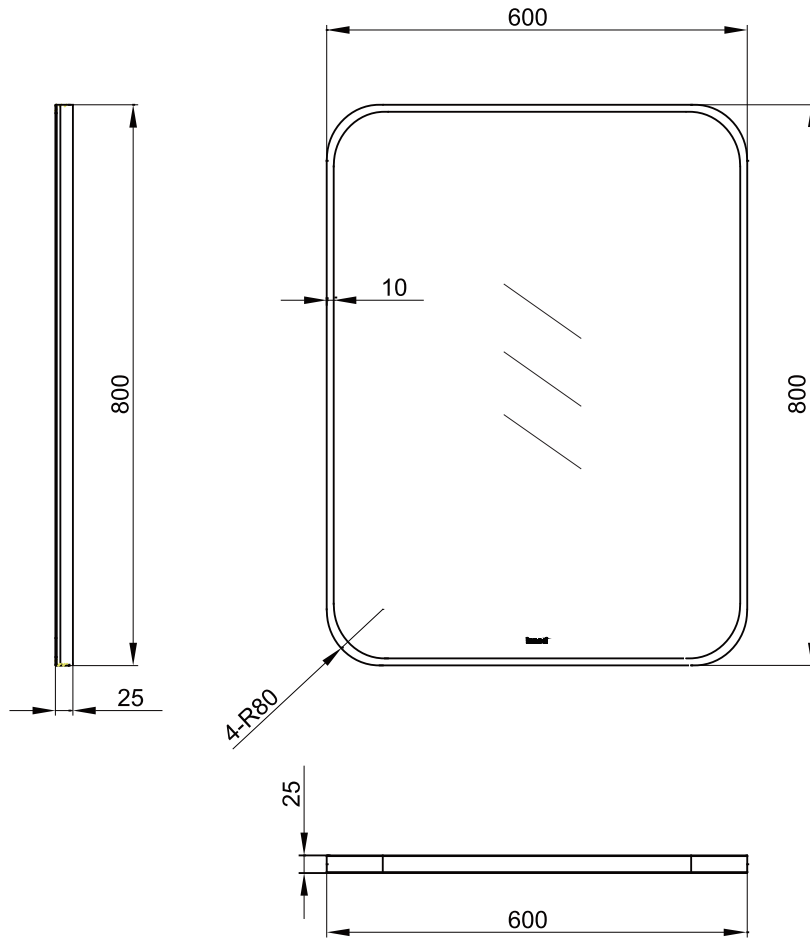

(Rough-in Dimensions):

(Unit): mm

Size : 600x800x25mm

Item No.	NM16017K
Available Color	ブラック
Materials	5mm The mirror, SUS304
Shipping Package	CTN/Set : 1 CTN M <sup>3</sup> /CTN : 0.036M <sup>3</sup> G.W/CTN : 8.5Kg
Remarks : Enclosed screw package installation	