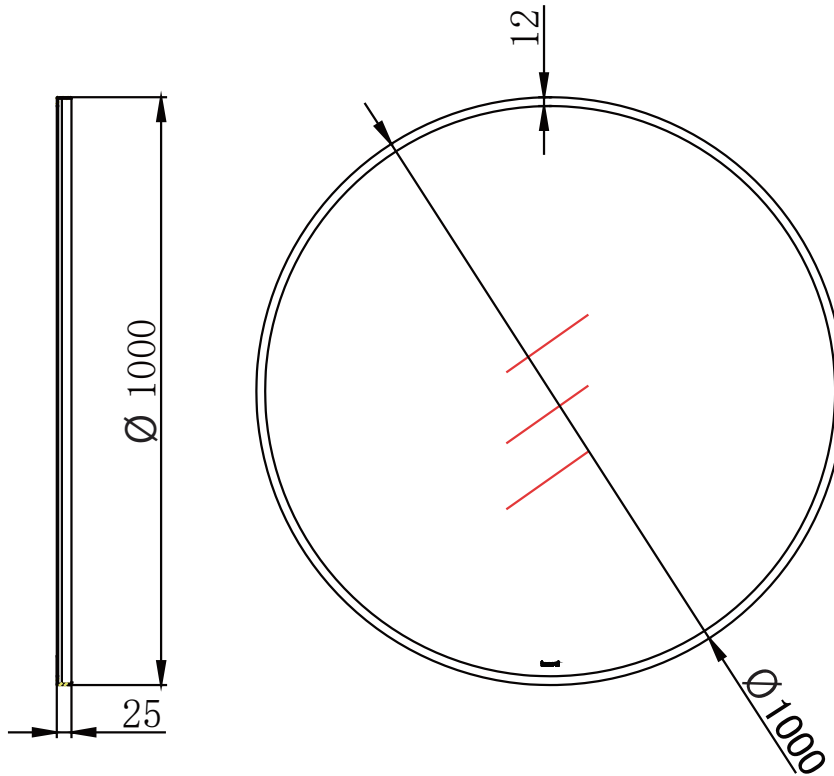

(Rough-in Dimensions):
(Unit): mm

Size: Ø1000*25mm

Item No.	NM110004K
Available Color	Black
Materials	5mmThe mirror, SUS304
Shipping Package	CTN/Set : 1 CTN M ³ /CTN: 0.07M ³ G.W/CTN: 14.5kg
Hardware Accessories	There is no
Certification is introduced	There is no
Function is introduced	There is no
Remarks	Enclosed screw package installation