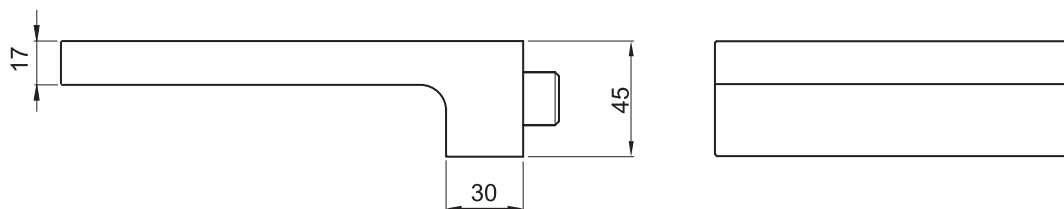

(Rough-in Dimensions):

(Unit): mm

| | |
|-----------------|--|
| Item No. | NFS110C |
| Available Color | クローム |
| Materials | Brass |
| Cartridge | - |
| Aerator | - |
| Pressure | Pressure range : 0.1-0.5Mpa , Best to use : 0.3Mpa |
| Remarks : | |