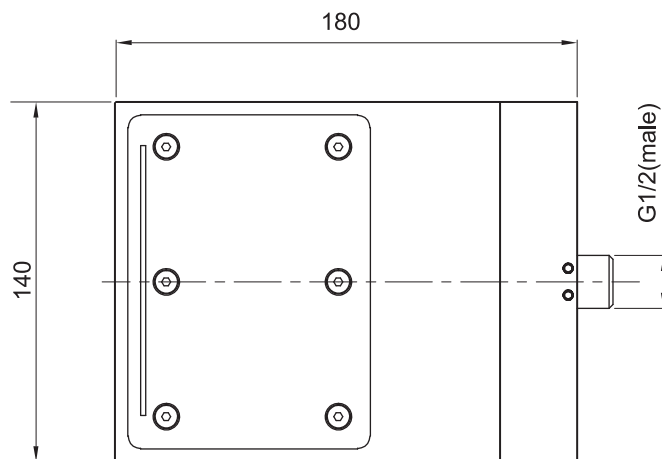

(Rough-in Dimensions):

(Unit): mm

| | |
|-----------------|--|
| Item No. | NFS110C |
| Available Color | クローム |
| Materials | Brass |
| Cartridge | - |
| Aerator | - |
| Pressure | Pressure range : 0.1-0.5Mpa , Best to use : 0.3Mpa |
| Remarks : | |