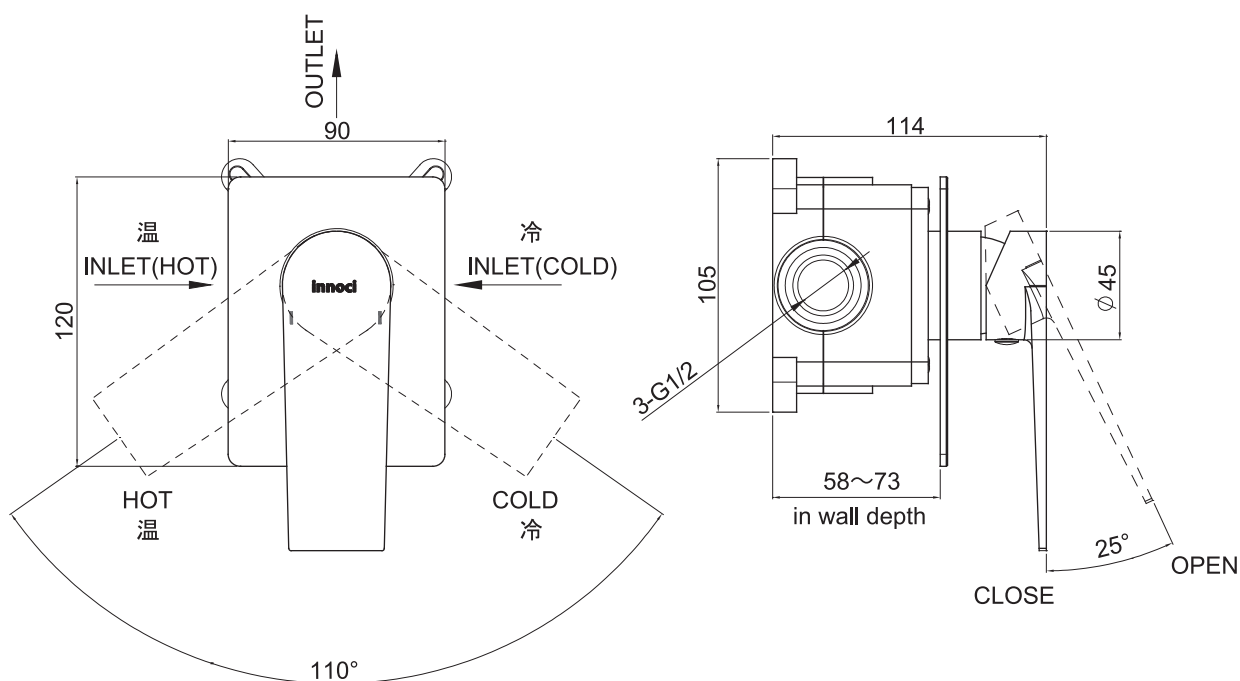

(Rough-in Dimensions):

(Unit): mm

NFB80104CA

NFB80104KA

NFB80104GA

Item No.	NFB80104CA / NFB80104KA / NFB80104GA
Available Color	クローム / ブラック / ゴールド
Materials	Brass
Cartridge	Φ35ceramic cartridge
Aerator	—
Pressure	Pressure range : 0.1-0.5MPa , Best to use : 0.3MPa
Remarks : Matchable with different shower sets and spouts.	