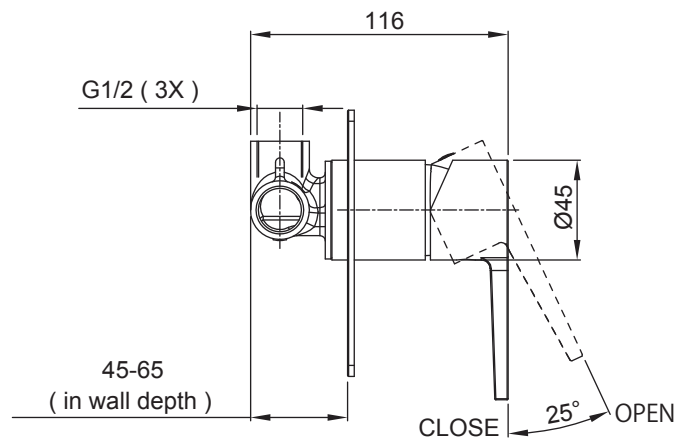

(Rough-in Dimensions):  
(Unit): mm

Item No.	NFB80102C
Available Color	Chrome
Materials	Brass
Cartridge	Φ35ceramic cartridge
Aerator	-
Standard pressure	0.3Mpa

Remarks: Matchable with different shower sets or spouts.