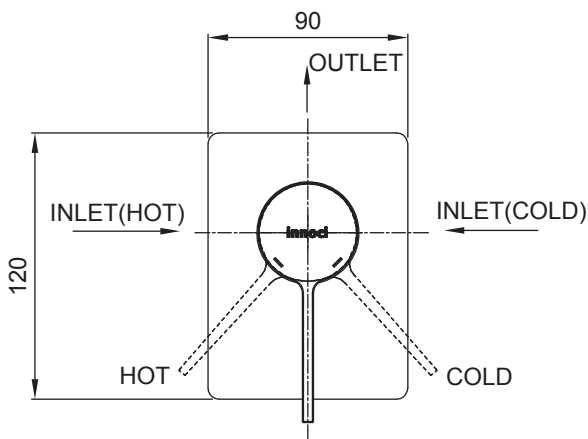

(Rough-in Dimensions):  
(Unit): mm

Item No.	NFB80102C
Available Color	Chrome
Materials	Brass
Cartridge	Φ35ceramic cartridge
Aerator	-
Standard pressure	0.3Mpa

Remarks: Matchable with different shower sets or spouts.