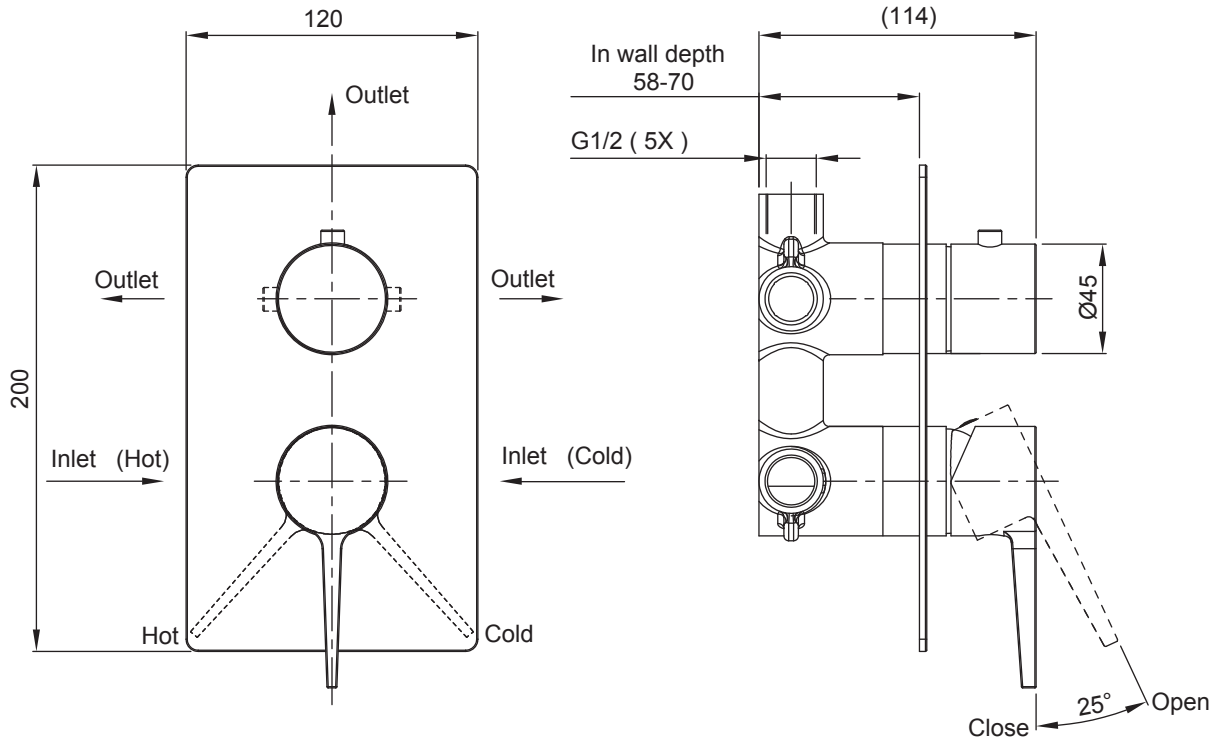

(Rough-in Dimensions):
(Unit): mm

Item No.	NFB80102C-3
Available Color	Chrome
Materials	Brass

Remarks: Matchable with different shower sets or spouts.