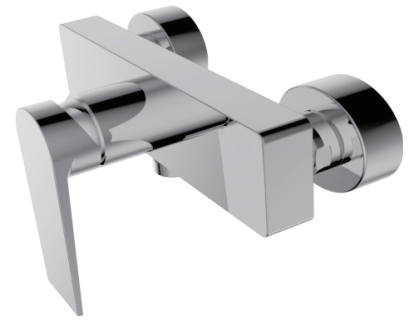

(Rough-in Dimensions):  
(Unit): mm

NF90304C-01

NF90304K-01

Item No.	NF90304C-01 / NF90304K-01
Available Color	Chrome
Materials	Brass
Cartridge	Φ35ceramic cartridge
Aerator	<input checked="" type="checkbox"/>
Standard pressure	0.3Mpa

Remarks: Matchable with different shower sets .