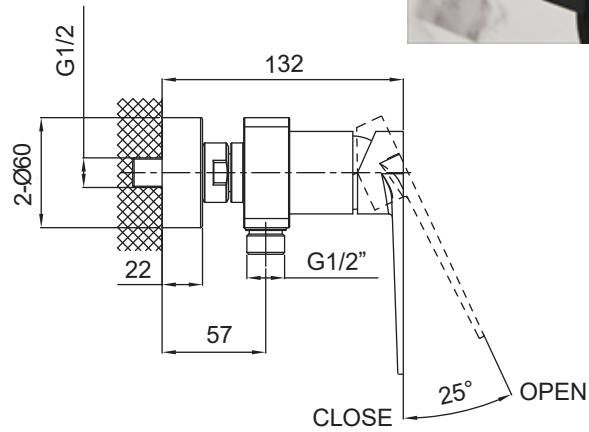

(Rough-in Dimensions):  
(Unit): mm

NF90304C-01

NF90304K-01

Item No.	NF90304C-01 / NF90304K-01
Available Color	Chrome
Materials	Brass
Cartridge	Φ35ceramic cartridge
Aerator	<input checked="" type="checkbox"/>
Standard pressure	0.3Mpa

Remarks: Matchable with different shower sets .