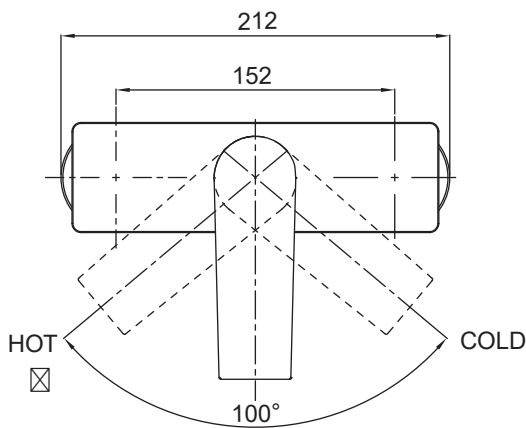

(Rough-in Dimensions):  
(Unit): mm

NF90304C-01

NF90304K-01

Item No.	NF90304C-01 / NF90304K-01
Available Color	Chrome
Materials	Brass
Cartridge	Φ35ceramic cartridge
Aerator	<input checked="" type="checkbox"/>
Standard pressure	0.3Mpa