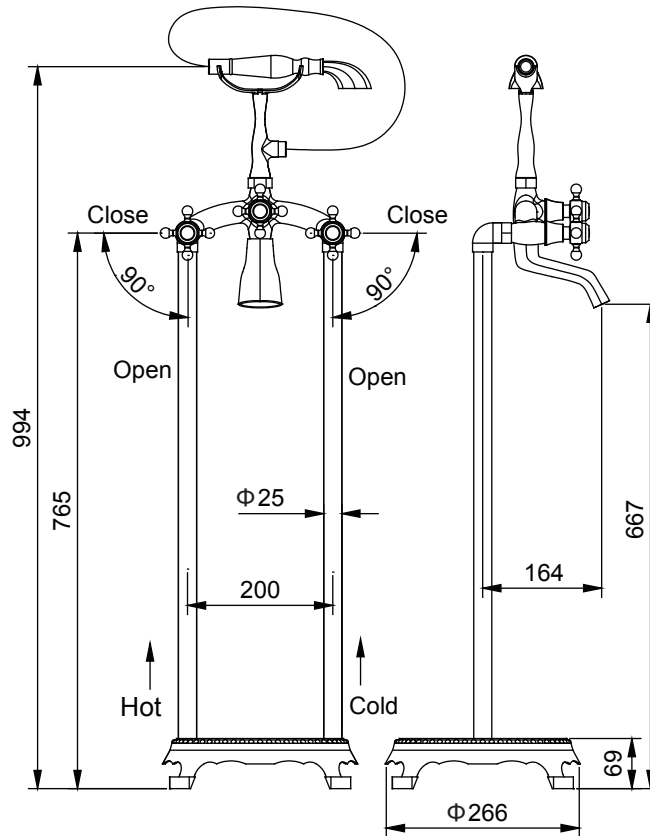

(Rough-in Dimensions):  
(Unit): mm

Item No.	NF61422Y
Available Color	ORB
Materials	Brass
Cartridge	Brass cartridge
Aerator	-
Standard pressure	0.3Mpa

Remarks: Included single function hand-held shower & shower hose.