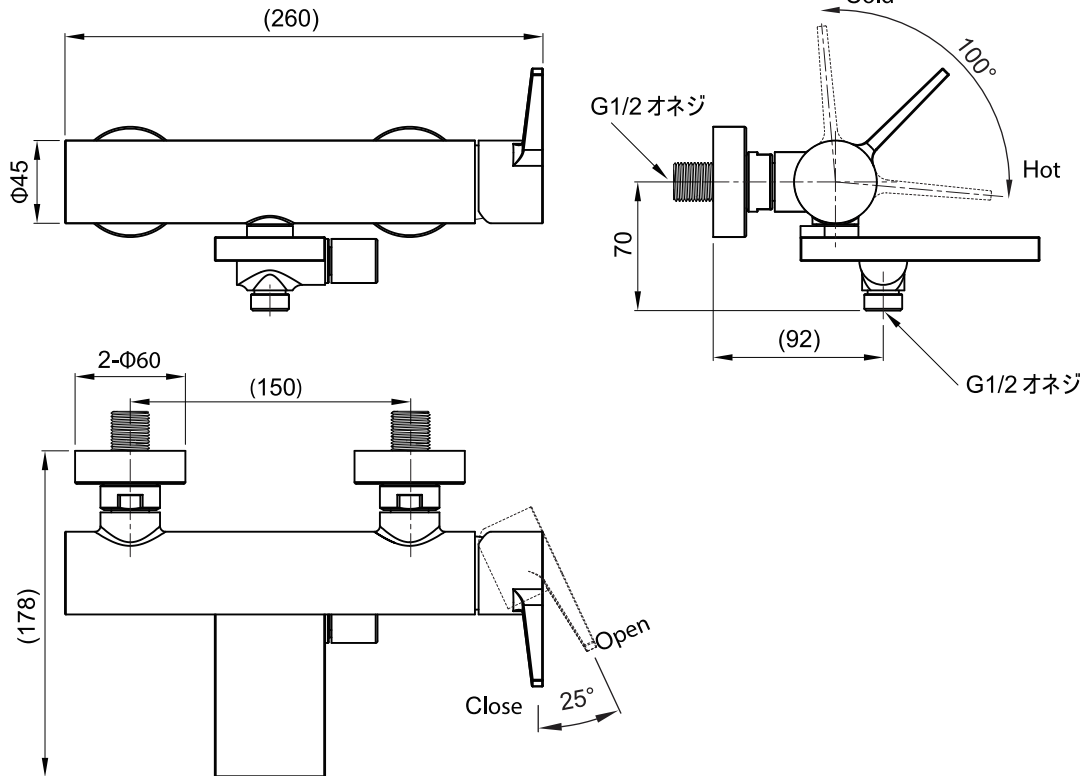

(Rough-in Dimensions):
(Unit): mm

Item No.	NF60202C-01
Available Color	クローム
Materials	Brass
Cartridge	Ceramic cartridge
Aerator	Neoperl
Pressure	0.1-0.5MPa、推奨0.3MPa、流量(スパウト) 18.64L/min @0.3MPa
Remarks:	