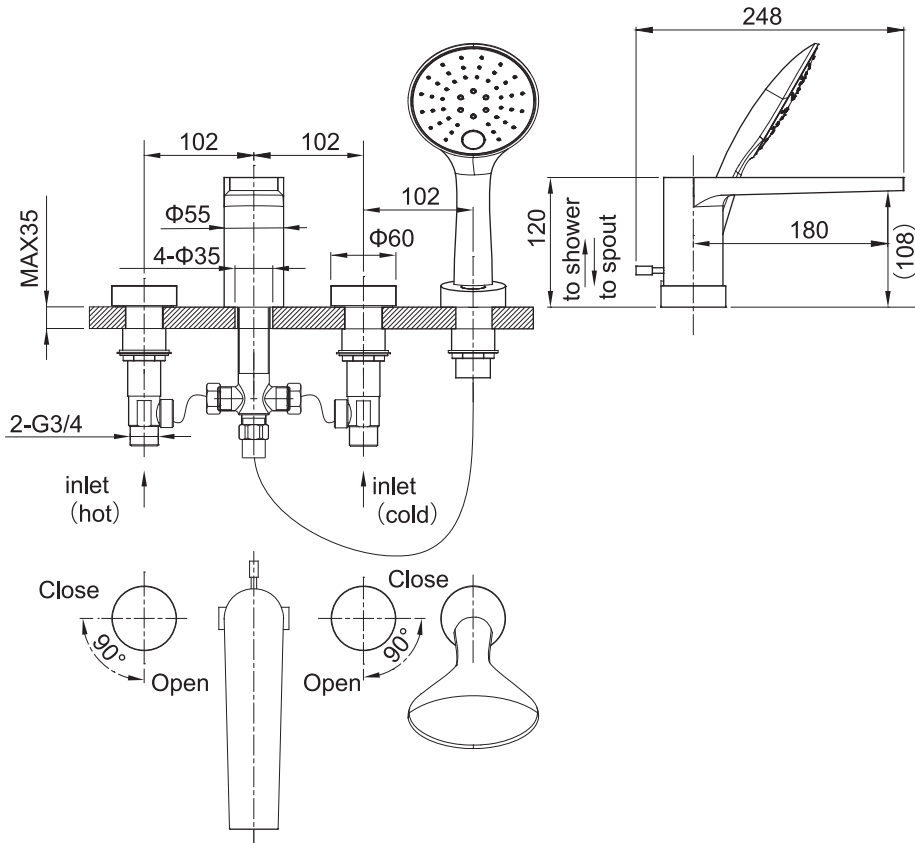

(Rough-in Dimensions):  
(Unit): mm

NF50505C-4

NF50505K-4

NF50505G-4 / Gold(特注色)

Item No.	NF50505C-4 / NF50505K-4 / NF50505G-4
Available Color	Chrome / Black / Gold ( 特注色 )
Materials	Brass
Cartridge	90 ° Copper valve core
Aerator	Neoperl
Recommended pressure	Pressure range : 0.1-0.5Mpa , Best to use : 0.3Mpa
Remarks	With S.S. flexible supply tube set . Included single function hand-held shower NP7054CKG & shower hose NP7220CKG , 0.3MPa±0.02MPa: Outlet water flow of spout 13 L/min , Outlet water flow of hand shower 10.5 L/min.