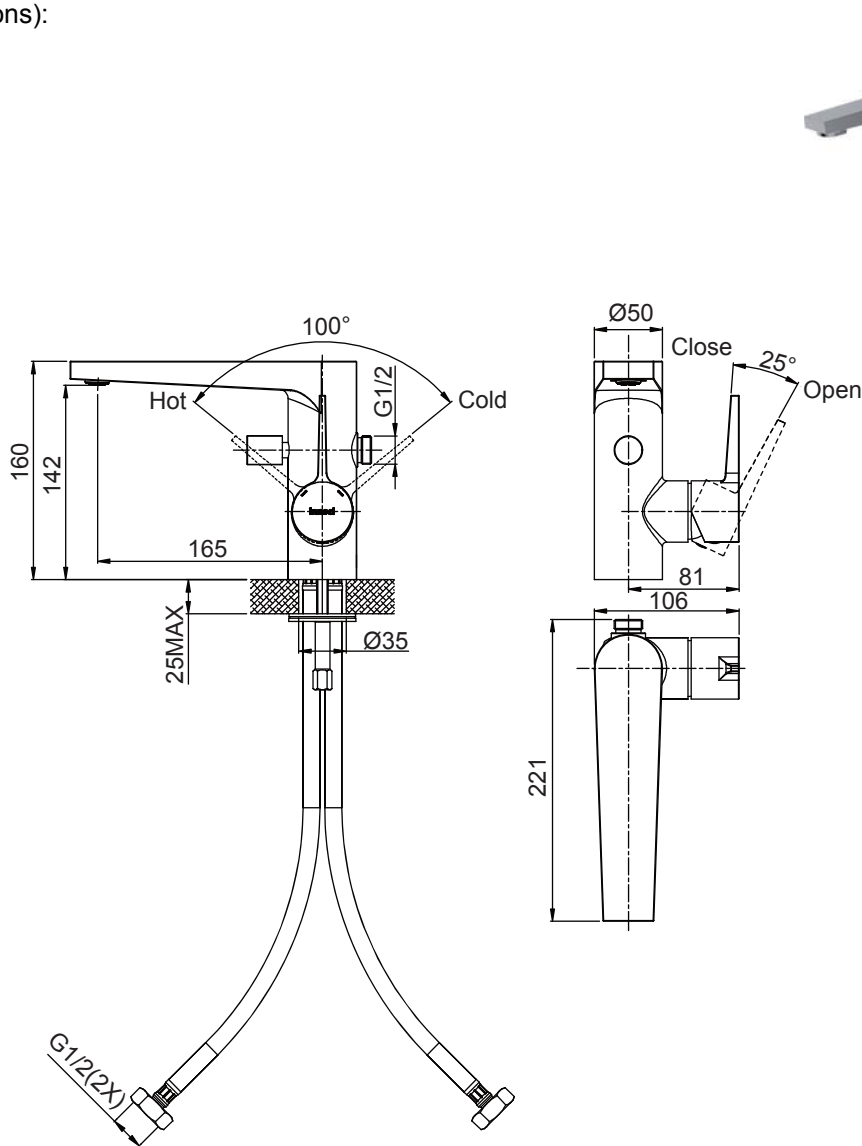

(Rough-in Dimensions):
(Unit): mm

Item No.	NF50102C-01
Available Color	Chrome
Materials	Brass
Cartridge	Φ35ceramic cartridge
Aerator	Neoperl
Standard pressure	0.3Mpa

Remarks: With S.S. flexible supply tube set .Included single function hand-held shower NP7025C & shower hose NP7220C & Bracket NP7303C ,Outlet water flow of hand shower 6L/min.