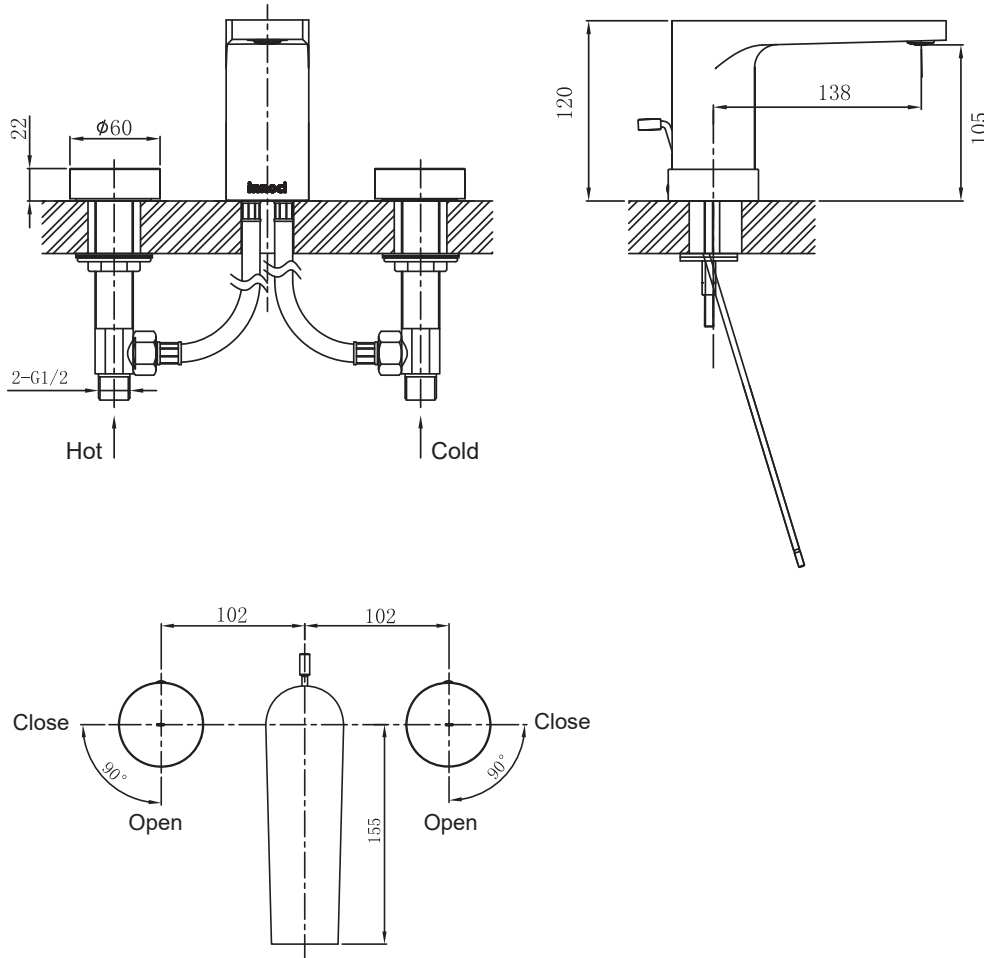

(Rough-in Dimensions):
(Unit): mm

NF20505C

NF20505K

Item No.	NF20505C / NF20505K
Available Color	Chome / Black
Materials	Brass
Cartridge	90 ° Copper valve core
Aerator	Neoperl
Recommended pressure	standard pressure: 0.3Mpa
Remarks	With S.S. flexible supply tube set ,Pop up lift rod/knob only (without pull pop up waste) .