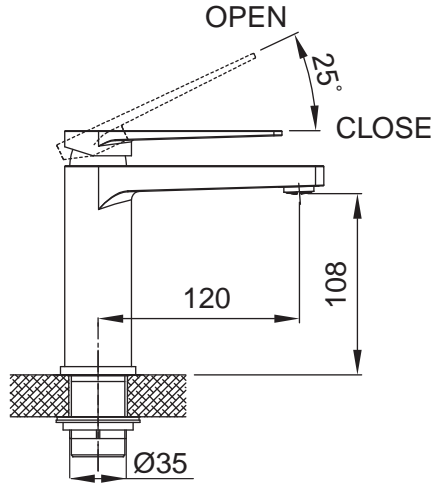

(Rough-in Dimensions):

(Unit): mm

NF10104K

Item No.	NF10104K
Available Color	ブラック
Materials	Brass
Cartridge	Φ25ceramic cartridge
Aerator	Neoperl
Standard pressure	0.3Mpa
Remarks	With S.S. flexible supply tube set L=500MM,Without press pop up waste,Table opening size