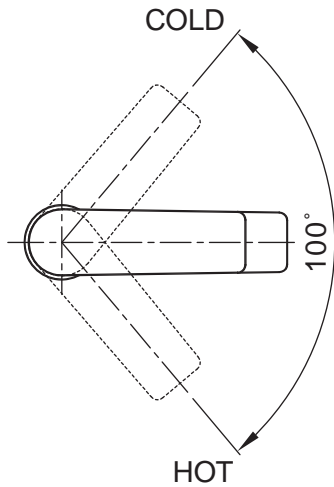

(Rough-in Dimensions):

(Unit): mm

NF10104K

Item No.	NF10104K
Available Color	ブラック
Materials	Brass
Cartridge	Φ25ceramic cartridge
Aerator	Neoperl
Standard pressure	0.3Mpa
Remarks	With S.S. flexible supply tube set L=500MM,Without press pop up waste,Table opening size