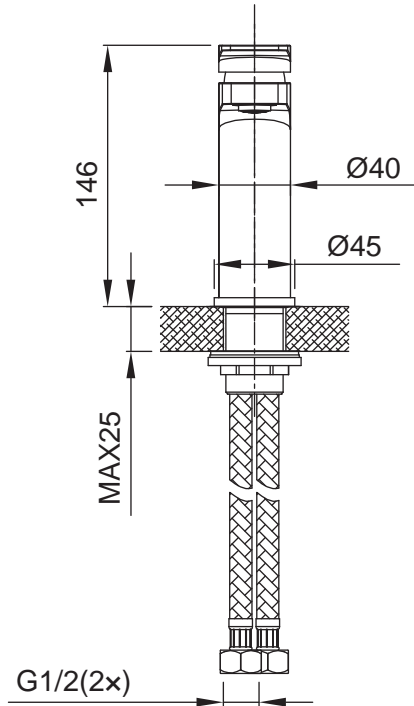

(Rough-in Dimensions):

(Unit): mm

NF10104K

Item No.	NF10104K
Available Color	ブラック
Materials	Brass
Cartridge	Φ25ceramic cartridge
Aerator	Neoperl
Standard pressure	0.3Mpa
Remarks	With S.S. flexible supply tube set L=500MM,Without press pop up waste,Table opening size