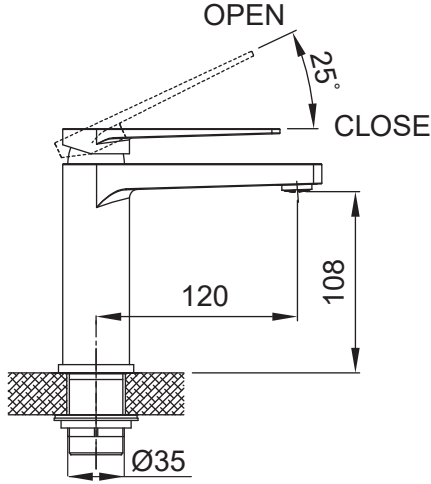

(Rough-in Dimensions):  
(Unit): mm

NF10104C

NF10104K

Item No.	NF10104C / NF10104K
Available Color	Chrome / Black
Materials	Brass
Cartridge	Φ25ceramic cartridge
Aerator	Neoperl
Standard pressure	0.3Mpa
Remarks	With S.S. flexible supply tube set L=500MM,Without press pop up waste,Table opening size