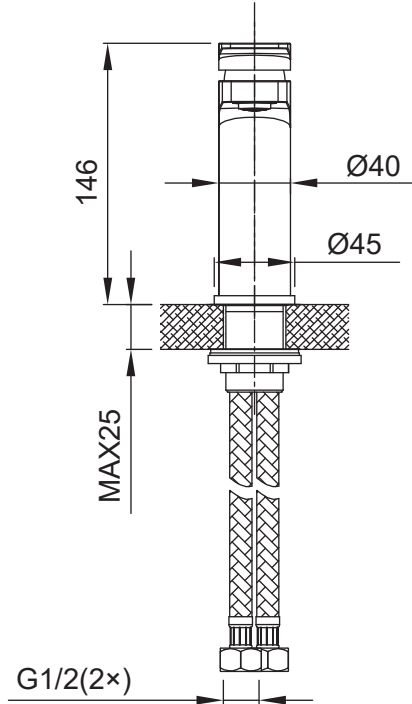

(Rough-in Dimensions):  
(Unit): mm

NF10104C

NF10104K

Item No.	NF10104C / NF10104K
Available Color	Chrome / Black
Materials	Brass
Cartridge	Φ25ceramic cartridge
Aerator	Neoperl
Standard pressure	0.3Mpa
Remarks	With S.S. flexible supply tube set L=500MM,Without press pop up waste,Table opening size