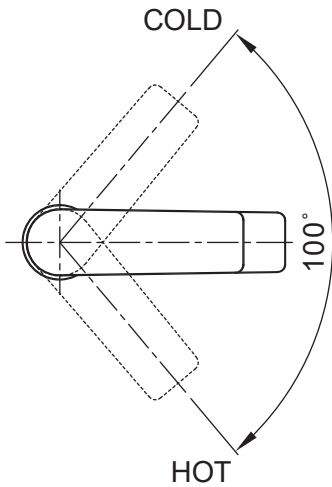

(Rough-in Dimensions):  
(Unit): mm

NF10104C

NF10104K

Item No.	NF10104C / NF10104K
Available Color	Chrome / Black
Materials	Brass
Cartridge	Φ25ceramic cartridge
Aerator	Neoperl
Standard pressure	0.3Mpa
Remarks	With S.S. flexible supply tube set L=500MM,Without press pop up waste,Table opening size