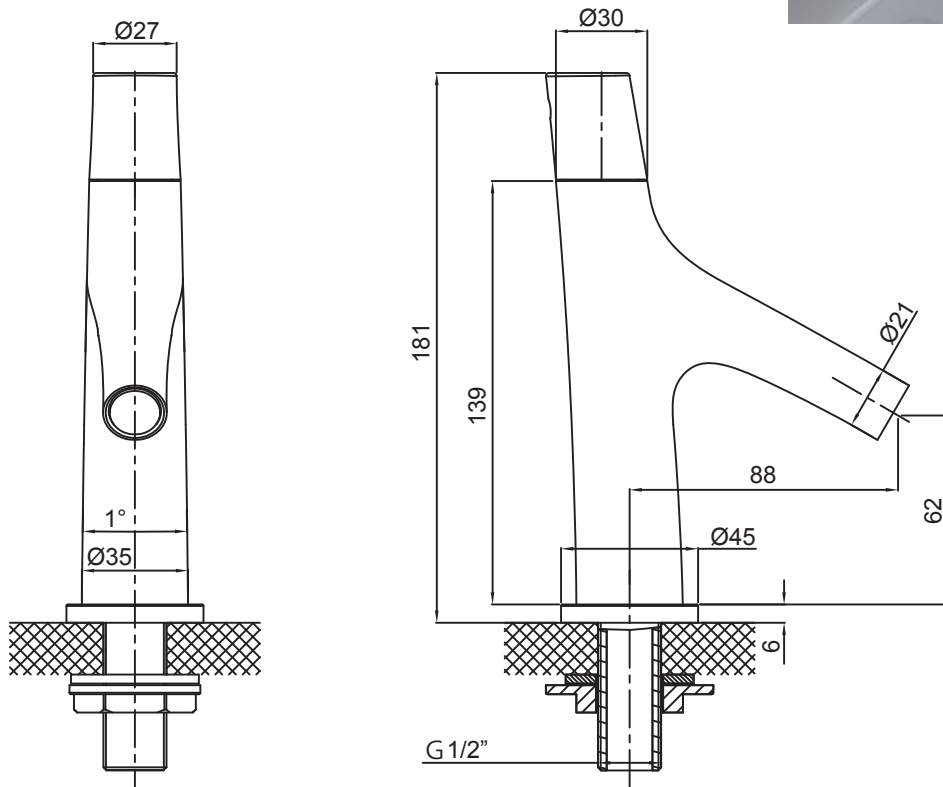

(Rough-in Dimensions):
(Unit): mm

Item No.	NF01019C
Available Color	Chrome
Materials	Brass
Cartridge	90° Copper Spool
Aerator	Neoperl
Standard pressure	0.3Mpa

Remarks: Without S.S. flexible supply tube set and press pop up waste.