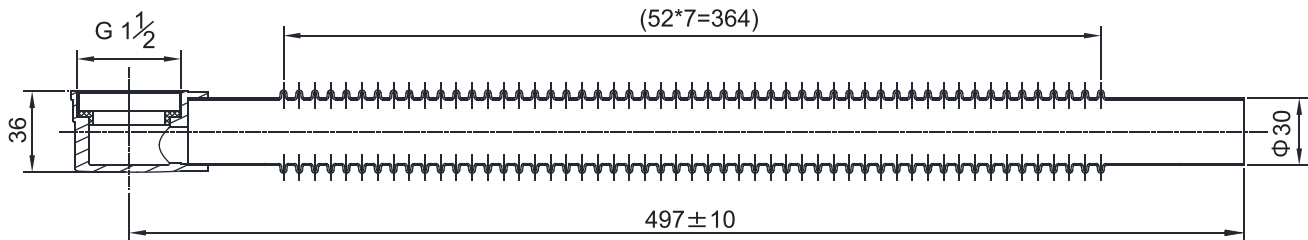

(Rough-in Dimensions):
(Unit): mm

Item No.	ND9106N
Available Color	Original
Materials	Brass
Remarks :	