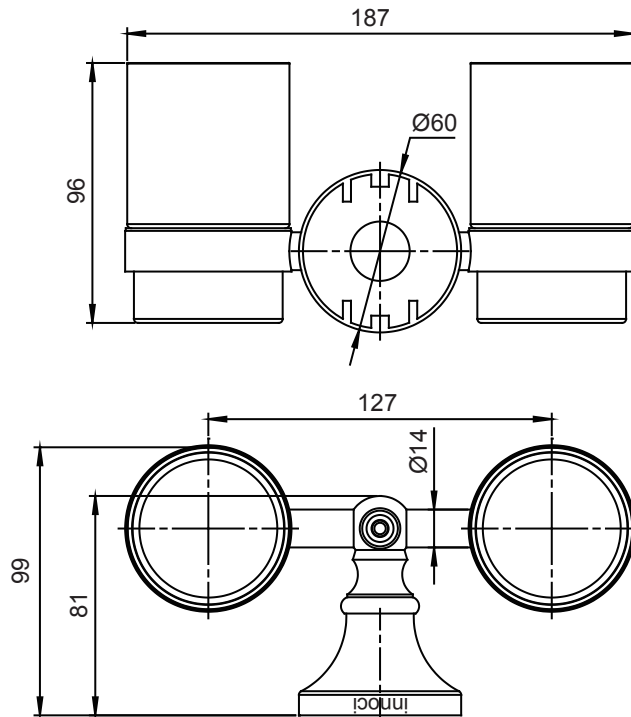

(Rough-in Dimensions):
(Unit): mm

| | |
|-----------------|---------|
| Item No. | ND7609Y |
| Available Color | ORB |
| Materials | Brass |

Remarks: With install screw set.