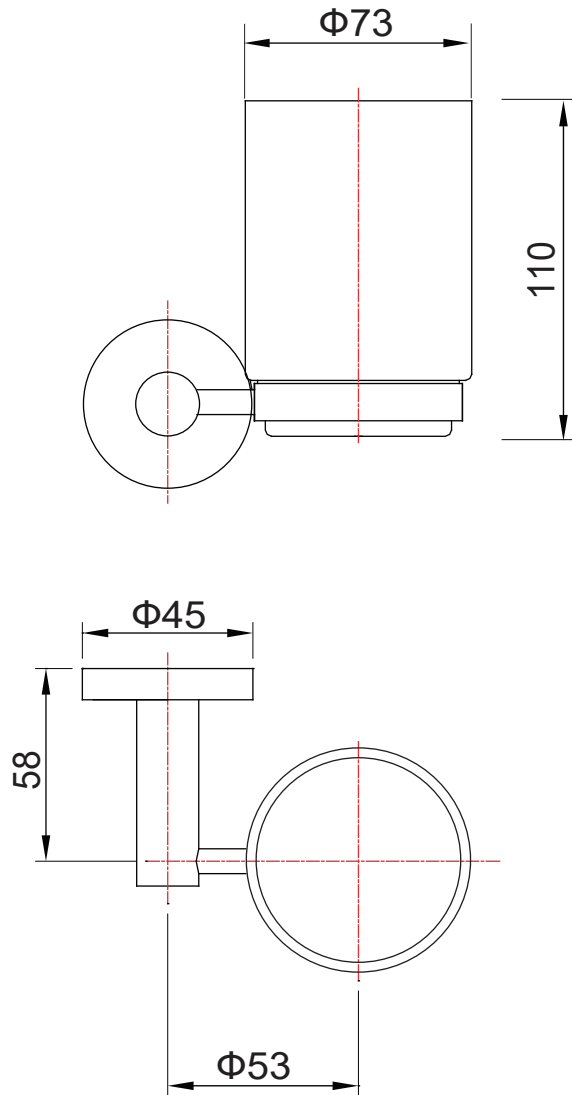

(Rough-in Dimensions):
(Unit): mm

Item No.	ND7607C
Available Color	Chrome
Materials	Brass , Glass