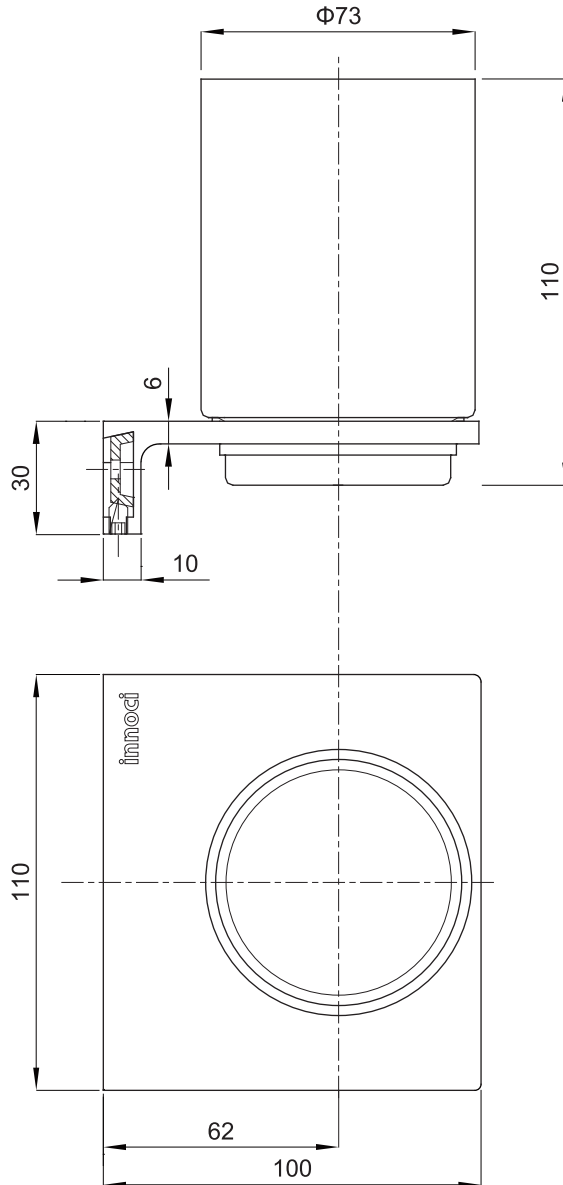

(Rough-in Dimensions):
(Unit): mm

Item No.	ND7605K
Available Color	ブラック
Materials	Brass

Remarks : With glass and install screw set.