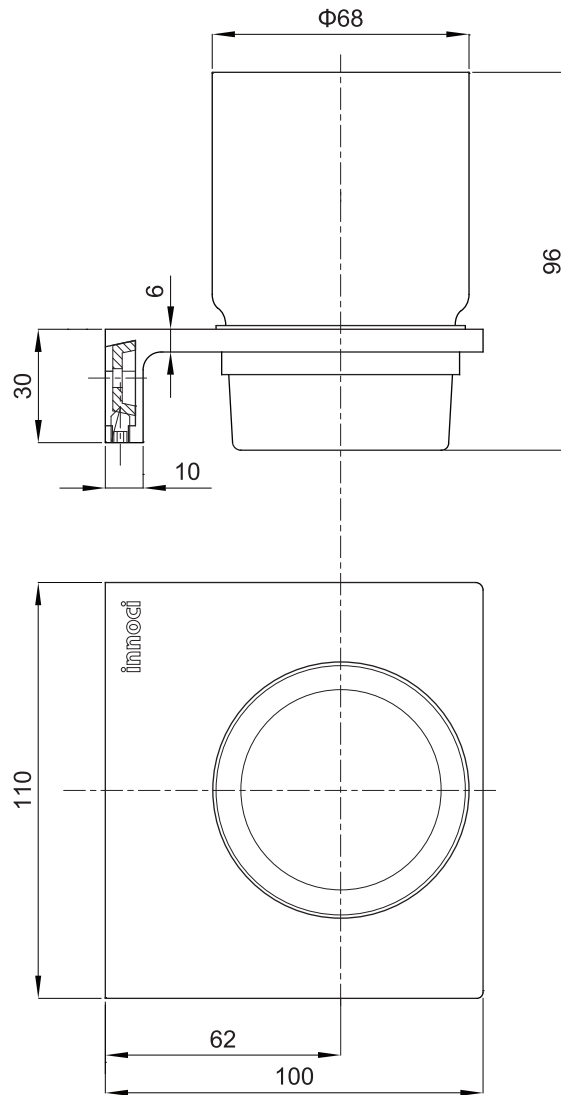

(Rough-in Dimensions):

(Unit): mm

ND7605C

ND7605G

Item No.	ND7605C / ND7605G
Available Color	クローム / ゴールド
Materials	Brass
Remarks : With glass and install screw set.	

G-201912025rev2