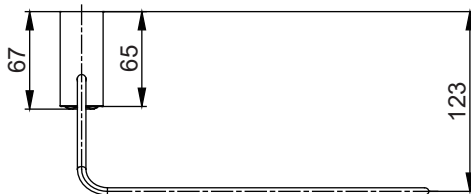

(Rough-in Dimensions):
(Unit): mm

ND7506G

ND7506K

Item No.	ND7506G/K/C
Available Color	Gold/Black/Chrome
Materials	Brass
Remarks: With install screw set. Swarovski crystal	