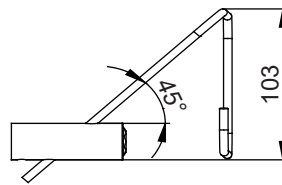

(Rough-in Dimensions):
(Unit): mm

ND7506G

ND7506K

Item No.	ND7506G/K/C
Available Color	Gold/Black/Chrome
Materials	Brass
Remarks: With install screw set. Swarovski crystal	