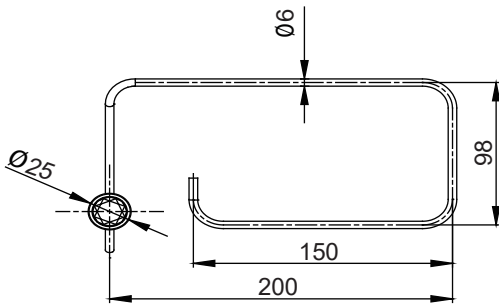

(Rough-in Dimensions):
(Unit): mm

ND7506G

ND7506K

Item No.	ND7506G/K/C
Available Color	Gold/Black/Chrome
Materials	Brass
Remarks: With install screw set. Swarovski crystal	