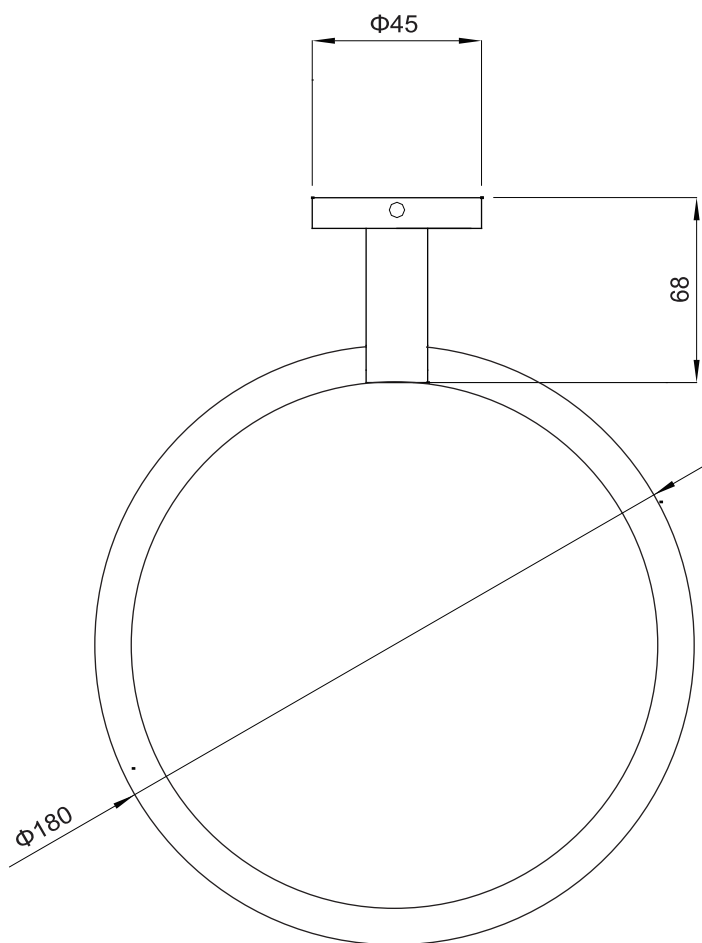

(Rough-in Dimensions):

(Unit): mm

Item No.	ND7502C
Available Color	クローム
Materials	Brass
Remarks : With install screw set.	