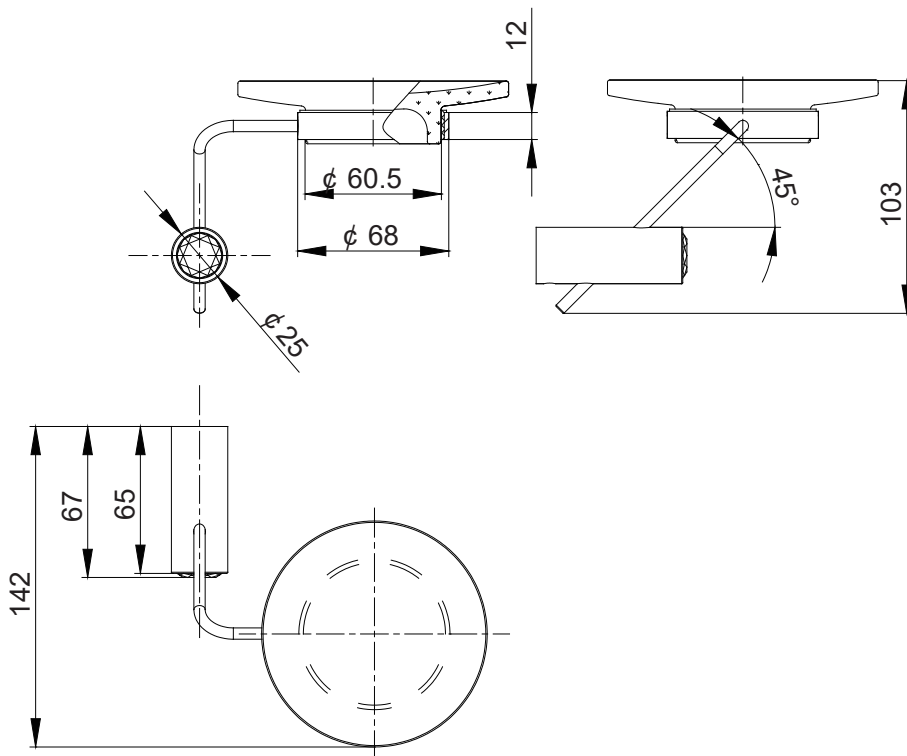

(Rough-in Dimensions):  
(Unit): mm

ND7411G

ND7411K

Item No.	ND7411G / K
Available Color	Gold / Black
Materials	Brass

Remarks: With glass and install screw set. Swarovski