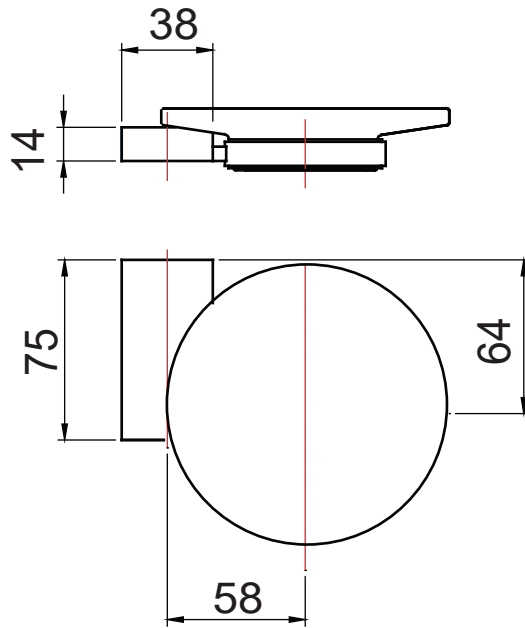

(Rough-in Dimensions):
(Unit): mm

Item No.	ND7408C
Available Color	Chrome
Materials	Brass