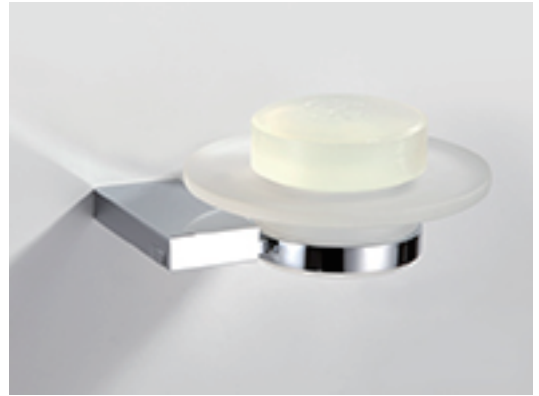

(Rough-in Dimensions):
(Unit): mm

Item No.	ND7408C
Available Color	Chrome
Materials	Brass