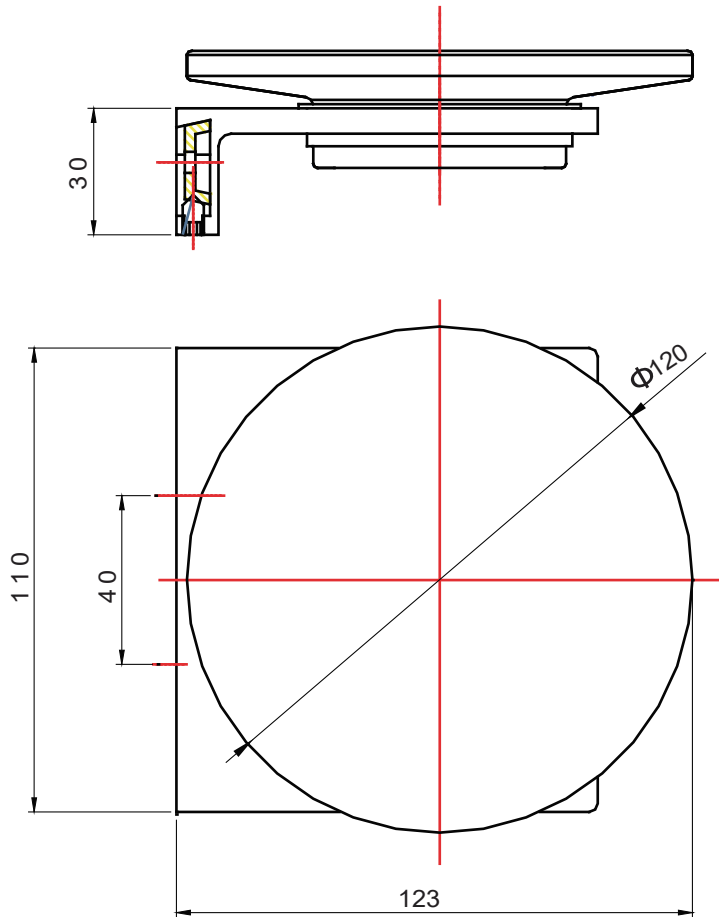

(Rough-in Dimensions):
(Unit): mm

Item No.	ND7404C / ND7404K
Available Color	Chrome / Black
Materials	Brass / PTVコーティング

Remarks: With glass and install screw set.