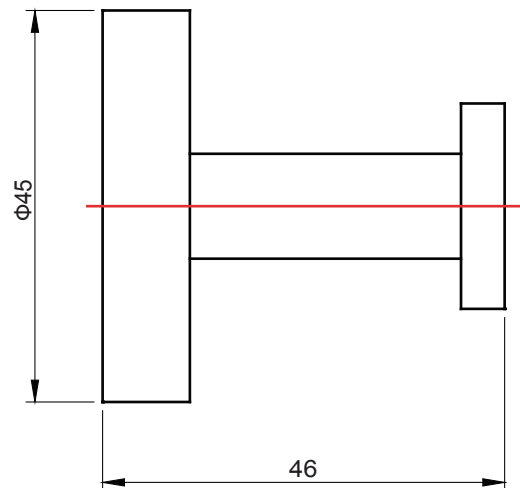

(Rough-in Dimensions):
(Unit): mm

Item No.	ND7308C
Available Color	Chrome
Materials	Brass
Remarks: With install screw set.	