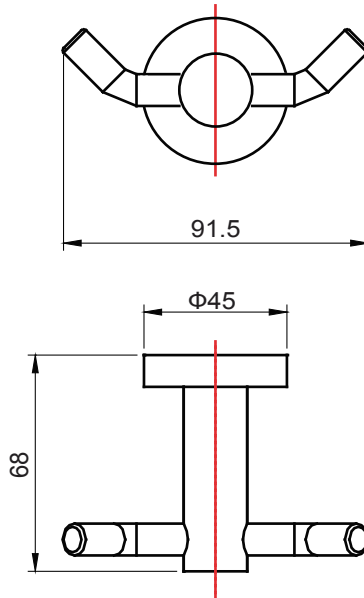

(Rough-in Dimensions):
(Unit): mm

Item No.	ND7307C
Available Color	Chrome
Materials	Brass
Remarks: With install screw set.	