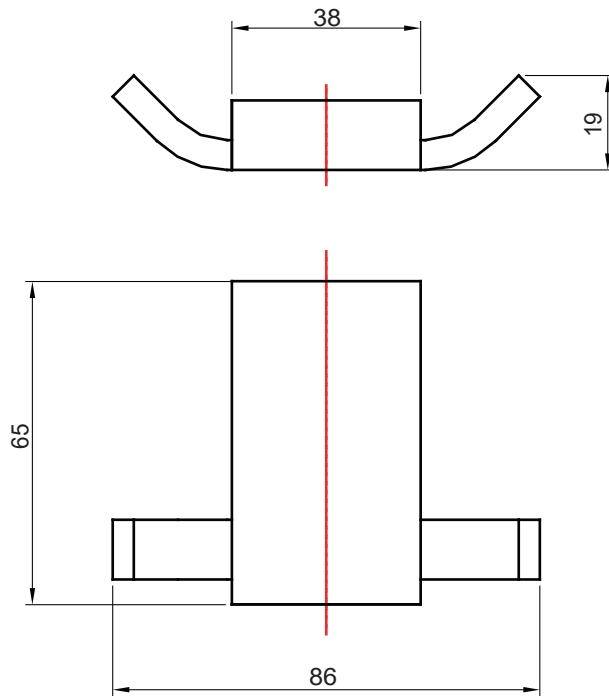

(Rough-in Dimensions):
(Unit): mm

Item No.	ND7305C
Available Color	Chrome
Materials	Brass