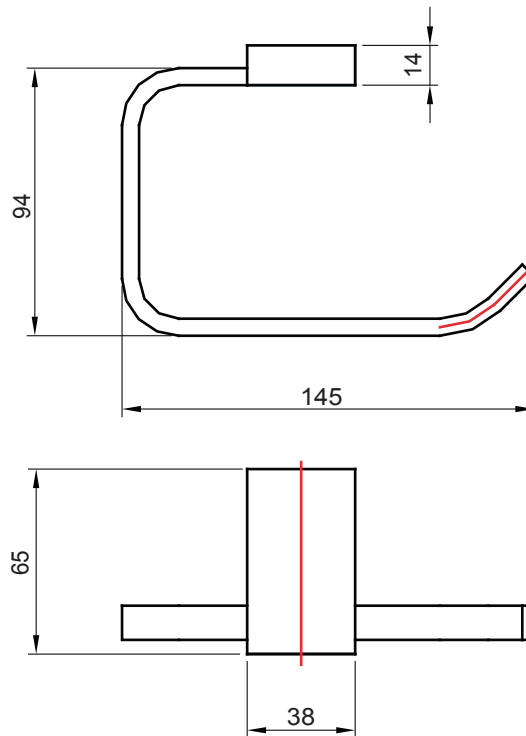

(Rough-in Dimensions):  
(Unit): mm

Item No.	ND7210C
Available Color	Chrome
Materials	Brass

Remarks: With install screw set.