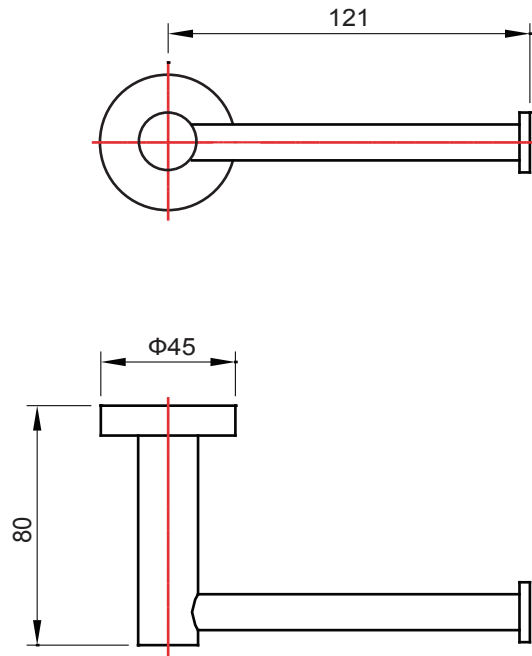

(Rough-in Dimensions):
(Unit): mm

Item No.	ND7209C
Available Color	Chrome
Materials	Brass

Remarks: With install screw set.